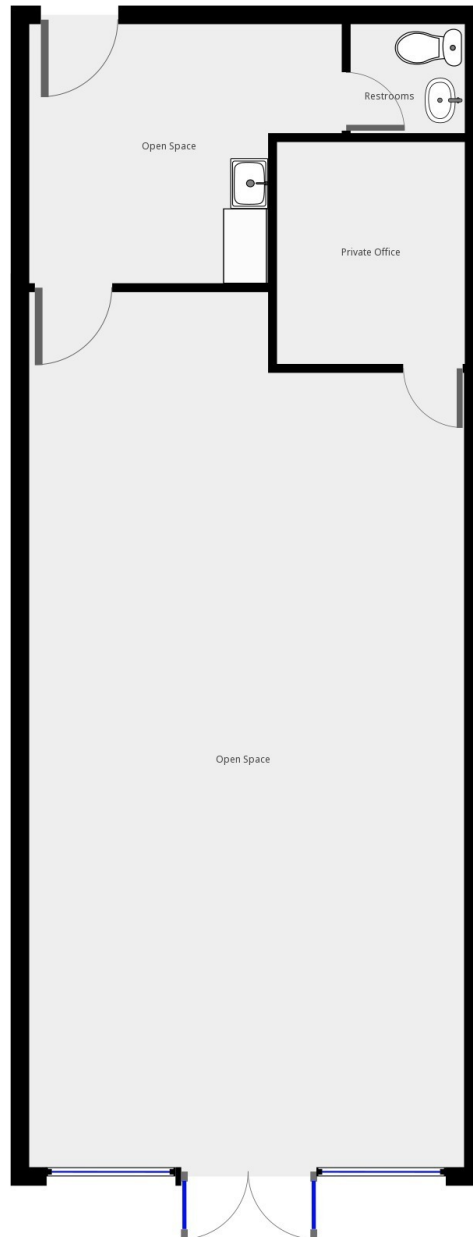

FOR LEASE

978 COLE HARBOUR ROAD - VILLAGE PLAZA | DARTMOUTH, NS

COMMERCIAL / RETAIL | VARIOUS UNITS

UNIT 8 – 1,038 SF (FORMER CASH MONEY SUITE)

Ally Connors
Real Estate Advisor
902.717.4824
allythibodeau@kwcommercial.com

kw COMMERCIAL
ADVISORS®