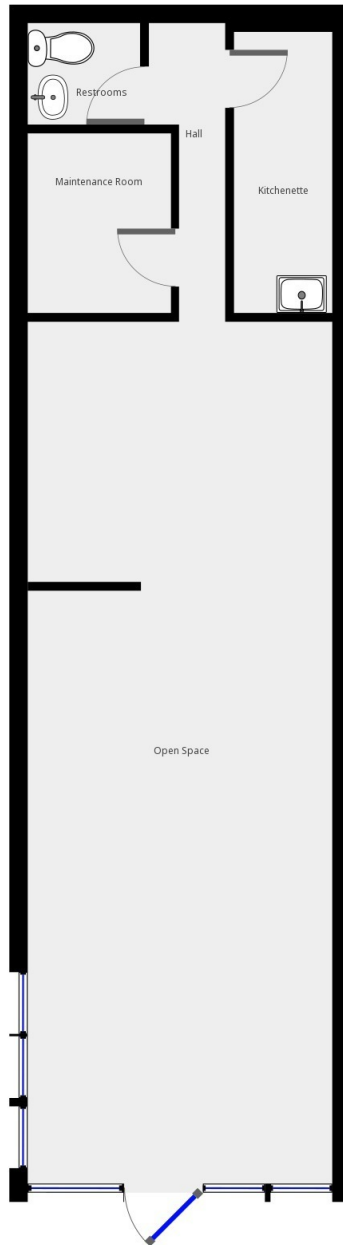

FOR LEASE

978 COLE HARBOUR ROAD - VILLAGE PLAZA | DARTMOUTH, NS

COMMERCIAL / RETAIL | VARIOUS UNITS

UNIT 7 – 770 SF (FORMER SALON SUITE)

Ally Connors
Real Estate Advisor
902.717.4824
allythibodeau@kwcommercial.com

kw COMMERCIAL
ADVISORS®